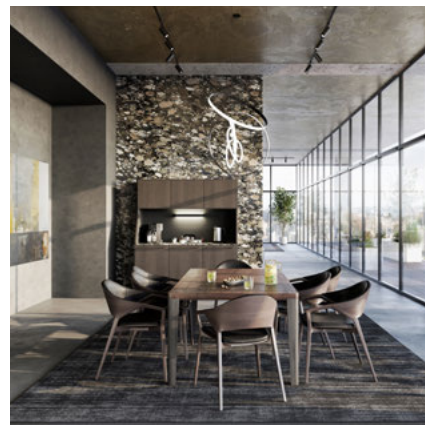

The new SG6 kitchen is now available through the company's exclusive network of showrooms across North America.

About SieMatic

SieMatic is a premium kitchen brand with a long history and an international reputation for excellence in design, timeless elegance, and a high level of functionality. The company's constantly evolving reinterpretation of the modern kitchen is exemplified by the design principle behind its four style collections: **PURE**, **CLASSIC**, **URBAN**, and **MONDIAL**. SieMatic products are manufactured in Germany under environmentally responsible standards with a commitment to providing distinctive kitchen solutions. They are available in over 60 countries throughout five continents. For more information about SieMatic and its products, call (215) 604-1350 or visit siematic.com.

###

Above: SieMatic SG6 offers stylishly versatile storage anywhere needed; below: SG6 elements make beautiful stand-alone furniture-style storage cabinets