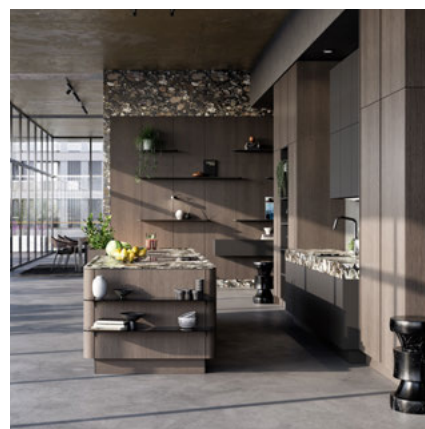

“SG6 introduces curves to the kitchen in a subtle, yet balanced manner,” said Hans Henkes, President and CEO for SieMatic USA, who explains that round shapes inspired by nature are known to bring a sense of calm and security to an aesthetic. Henkes noted that curvy sofas, chairs and other living room furniture is currently trending. “This focus on softness is the design world’s response to uncertain times, helping to create a sense of peace and tranquility,” Henkes adds, pointing out that SG6’s curved edges provide a perfectly balanced contrast to the kitchen’s linear handle-free profile.

The most striking curves appear on SG6’s versatile island. Each corner is gently rounded with a small radius so that the edges are graceful and subtle. Reflecting the same edge radius is a “Hollywood Bevel” countertop. With a built-up edge around a concave center, the countertop creates a unique 3-D visual while also preventing a spillage cleanup on the floor. The island can be designed to incorporate open shelves and even a coordinated towel bar, both with the same curvy

Above: New SieMatic SG6 “soft modern” kitchen design; below: SG6 customizable panel wall system artfully blurs lines between kitchen and living space